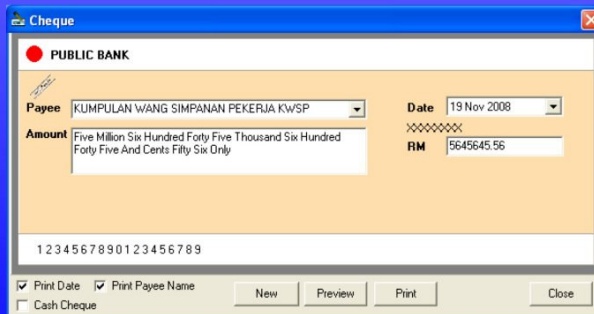

Why Hand Write Your Cheque?
When You Can Print It!

Pro & Easy

Cheque Writer software
Solutions for Cheque Printing

No Expiry Date!
No Maintenance!
No Hidden Cost!
One Time Investment!

LASER
PRINTER

INKJET
PRINTER

DOT MATRIX
PRINTER

Why Cheque Printing Software...

Cheque Writer Software is Professional cheque printing application that enable corporate and home users to print preprinted cheque accurately, easily and fast! This program prints: payee, amount, word amount and date onto a preprinted cheque. Built in Layout Editor Enables support for wide range of printer and cheque layouts.

The Manual writing of cheque can be a tedious task typically when involves writing payee's name, amount, data and currency description which should be error-free. Cheques with errors will increase the expenses of the company.

Cheque Writer Software can provide you fast, friendly service at competitive rates. This user-friendly software enables you to print any bank cheques using only minimum system requirement.

The Revolutionary Way To Manage Your Cheque in 3 easy Steps.

1. Tear Out Your Cheque, Put It In The Printer
2. Enter The Relevant Data In The Software
3. Print On Any Of Your Office Printers

FEATURES

- Support All Malaysia Bank Cheque
- Support Multi Cheque Size
- Support Unlimited Bank Account
- Auto Second Line for Long Payee Name
- Automatic Number to Word Conversion
- B. Malaysia or English Words Conversion
- Can Print Oversea Cheque Format (Singapore...)
- Backup or Restore data to Storage Media.
- Allow Multiple PC Installation
- Support Inkjet, Dot-matrix and Laser Printer

Compliant with CTCS System (Cheque Truncation and Conversion System)

Experience The Professional Way To Write Your Cheque

fast

Easy

Reliable

Accurate

Professional